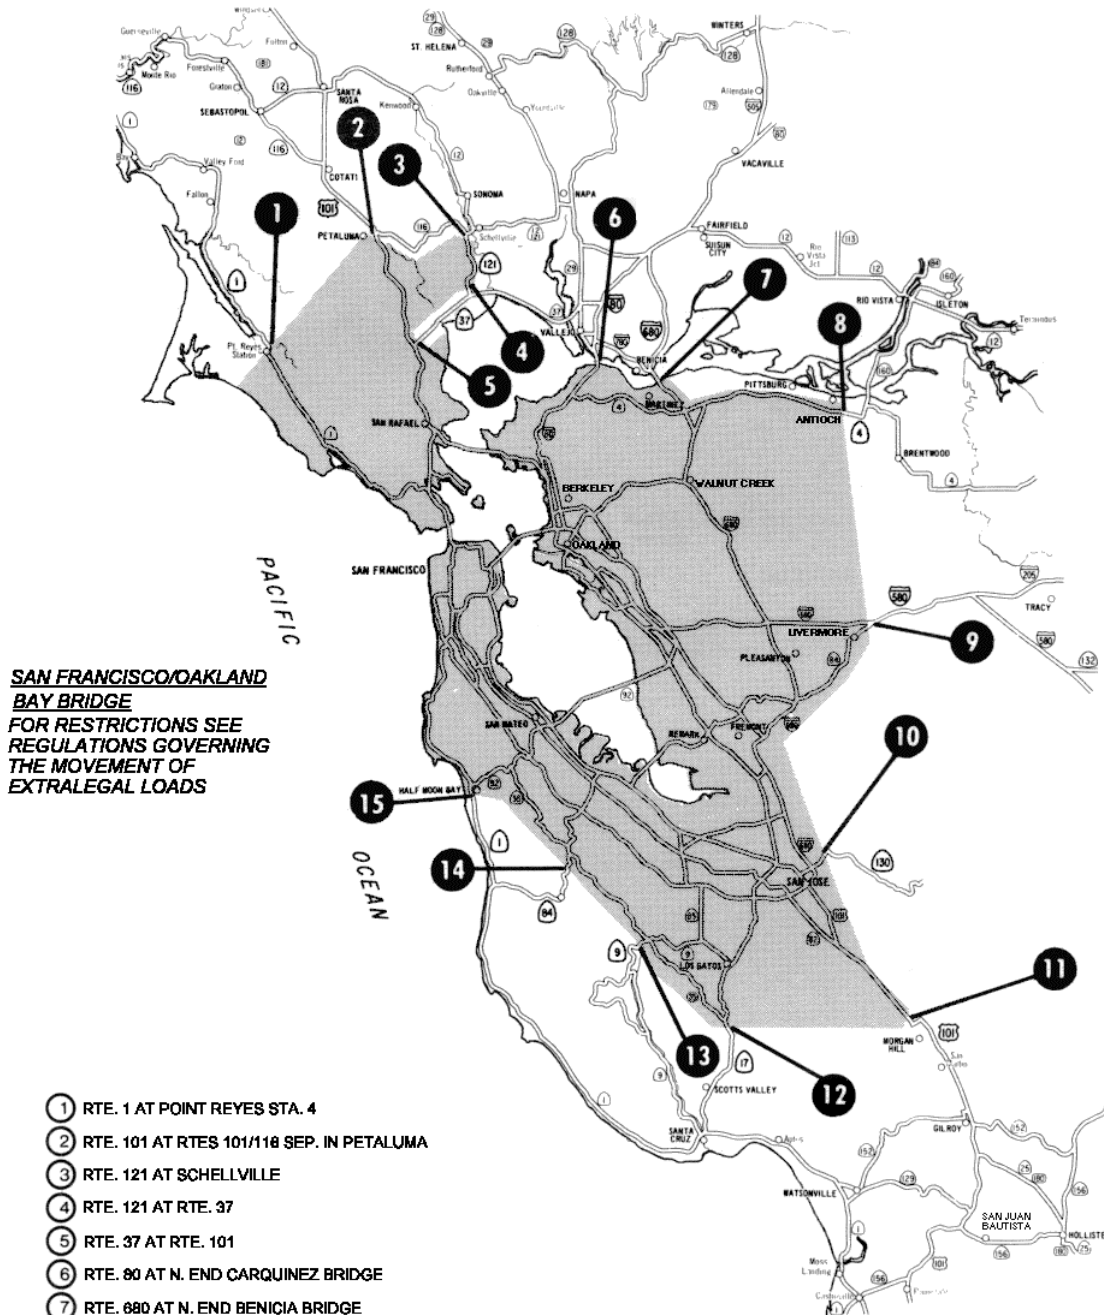

CURFEW MAP SAN FRANCISCO AREA

**SAN FRANCISCO/OAKLAND
BAY BRIDGE**
FOR RESTRICTIONS SEE
REGULATIONS GOVERNING
THE MOVEMENT OF
EXTRALEGAL LOADS

- ① RTE. 1 AT POINT REYES STA. 4
- ② RTE. 101 AT RTES 101/118 SEP. IN PETALUMA
- ③ RTE. 121 AT SCHELLVILLE
- ④ RTE. 121 AT RTE. 37
- ⑤ RTE. 37 AT RTE. 101
- ⑥ RTE. 80 AT N. END CARQUINEZ BRIDGE
- ⑦ RTE. 680 AT N. END BENICIA BRIDGE
- ⑧ RTE. 4 AT INTERSECTION OF 'A' STREET IN ANTIOCH
- ⑨ RTE. 580 AT VASCO ROAD SEP. IN LIVERMORE
- ⑩ RTE. 130 AT WHITE ROAD
- ⑪ RTE. 101 AT EAST DUNN AVE. IN MORGAN HILL
- ⑫ RTE. 17 AT GRANITE CREEK RD.
- ⑬ RTE. 9 AT RTE. 35
- ⑭ RTE. 84 AT RTE. 35
- ⑮ RTE. 1 AT HALF MOON BAY

**SAN FRANCISCO
AND VICINITY**
NO
MOVEMENT BETWEEN
7-9 A.M. & 4-6 P.M.
WITHIN SHADED AREA